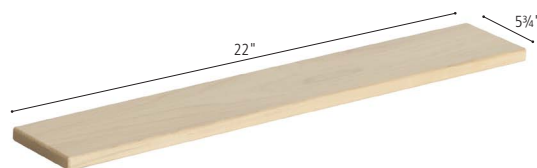

Hollow Blocks

School Set B652

Community Playthings
PO Box 2
Ulster Park, NY 12487

Tel: 800 777 4244
Fax: 800 336 5948

88 pieces

28 Squares

16 Double Squares

16 Half Squares

4 Ramps

16 Long Boards

8 Short Boards