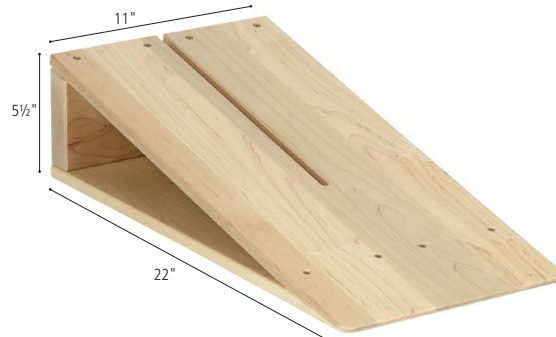

Hollow Blocks

School Set B652

Community Playthings
PO Box 2
Ulster Park, NY 12487

Tel: 800 777 4244
Fax: 800 336 5948

88 pieces

28 Squares

16 Double Squares

16 Half Squares

4 Ramps

16 Long Boards

8 Short Boards