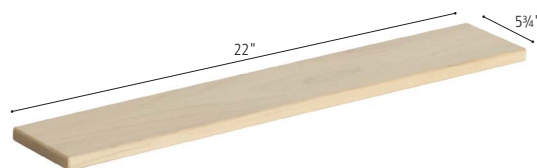

Hollow Blocks

Introductory Set B501

Community Playthings
PO Box 2
Ulster Park, NY 12487

Tel: 800 777 4244
Fax: 800 336 5948

17 pieces

5 Squares

2 Double Squares

2 Half Squares

2 Ramps

2 Long Boards

4 Short Boards