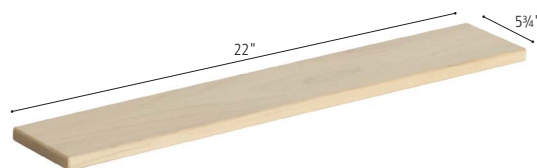

## Half School Set B651

44 pieces

Community Playthings  
PO Box 2  
Ulster Park, NY 12487

Tel: 800 777 4244  
Fax: 800 336 5948

**14** Squares

**8** Double Squares

**8** Half Squares

**2** Ramps

**8** Long Boards

**4** Short Boards