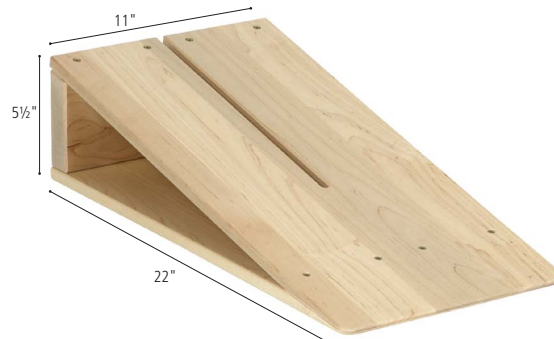

## Half School Set B651

44 pieces

Community Playthings  
PO Box 2  
Ulster Park, NY 12487

Tel: 800 777 4244  
Fax: 800 336 5948

**14** Squares

**8** Double Squares

**8** Half Squares

**2** Ramps

**8** Long Boards

**4** Short Boards