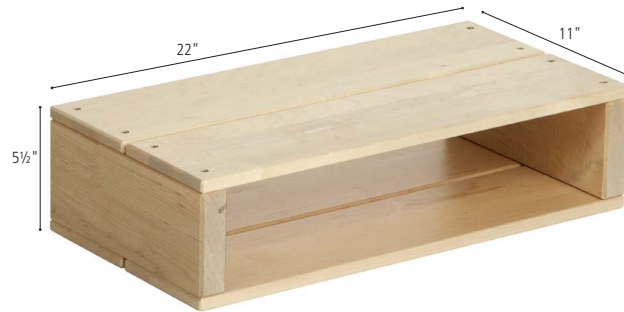

## Half School Set B651

44 pieces

Community Playthings  
PO Box 2  
Ulster Park, NY 12487

Tel: 800 777 4244  
Fax: 800 336 5948

**14** Squares

**8** Double Squares

**8** Half Squares

**2** Ramps

**8** Long Boards

**4** Short Boards